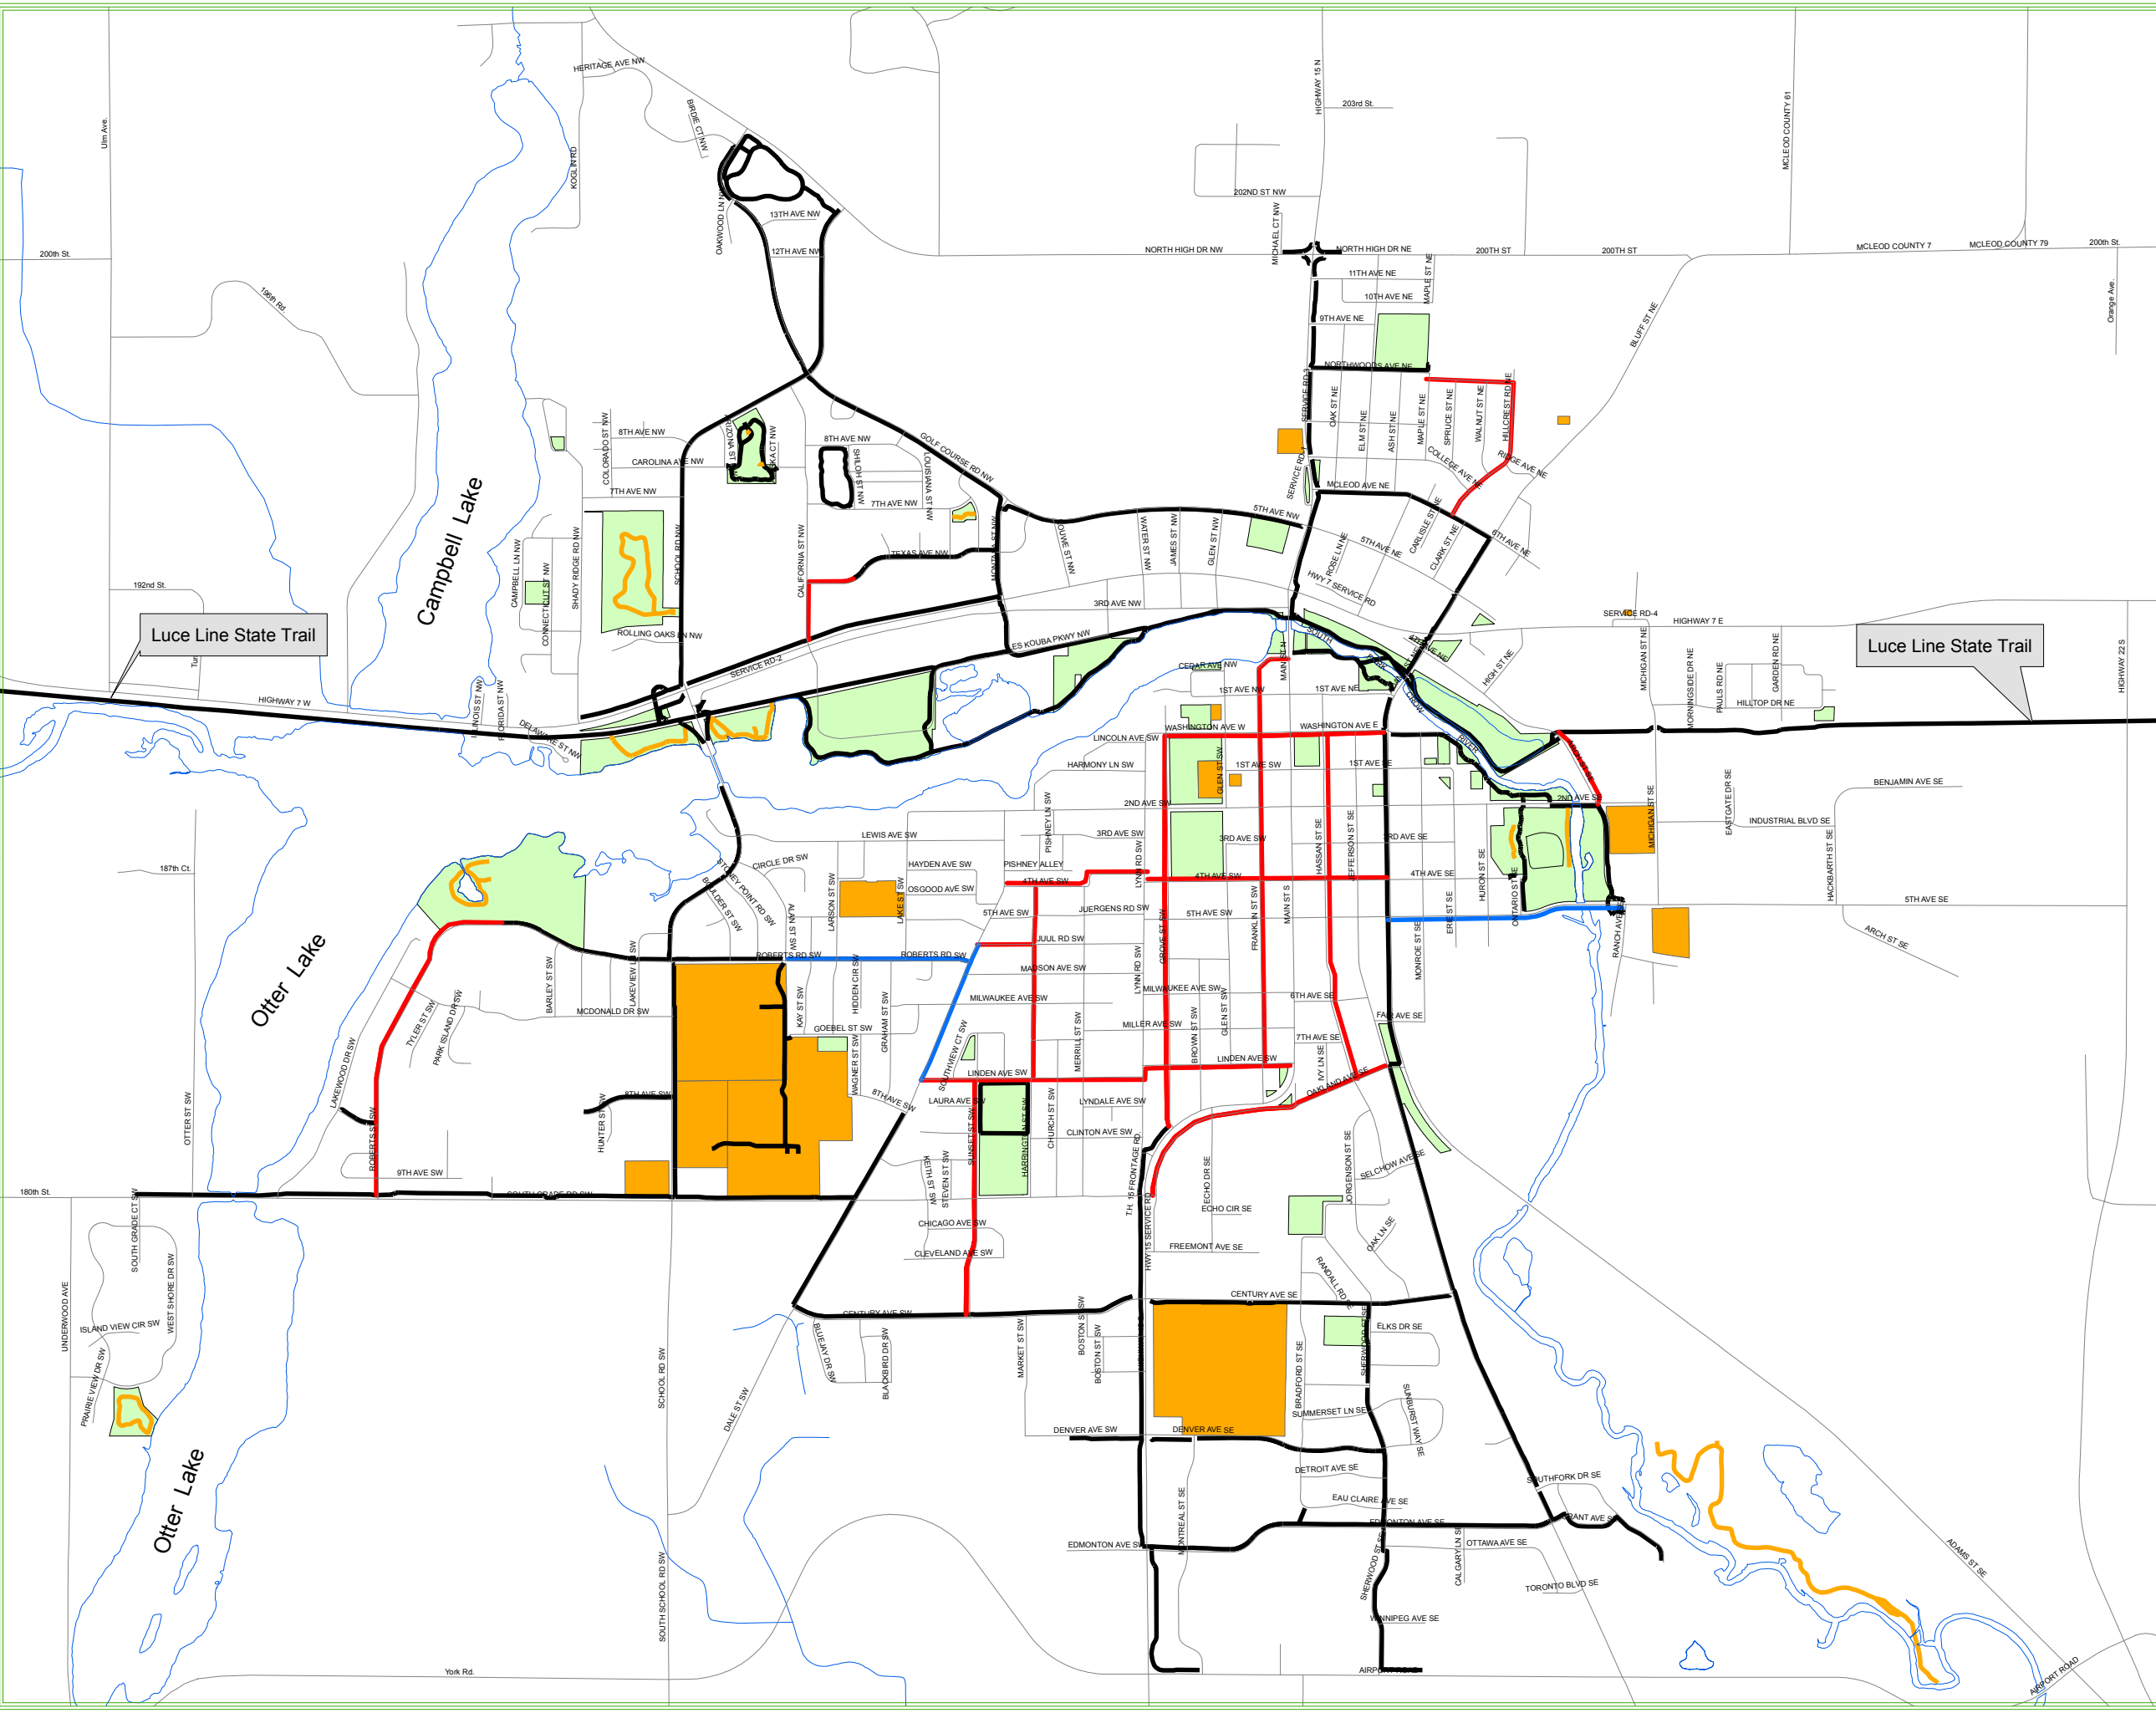

City of Hutchinson Bicycle Routes 2019

City of Hutchinson

- Paved Trail
- Gravel Trail
- Bicycle Friendly Route
- Bike Lanes
- Schools
- City Parks