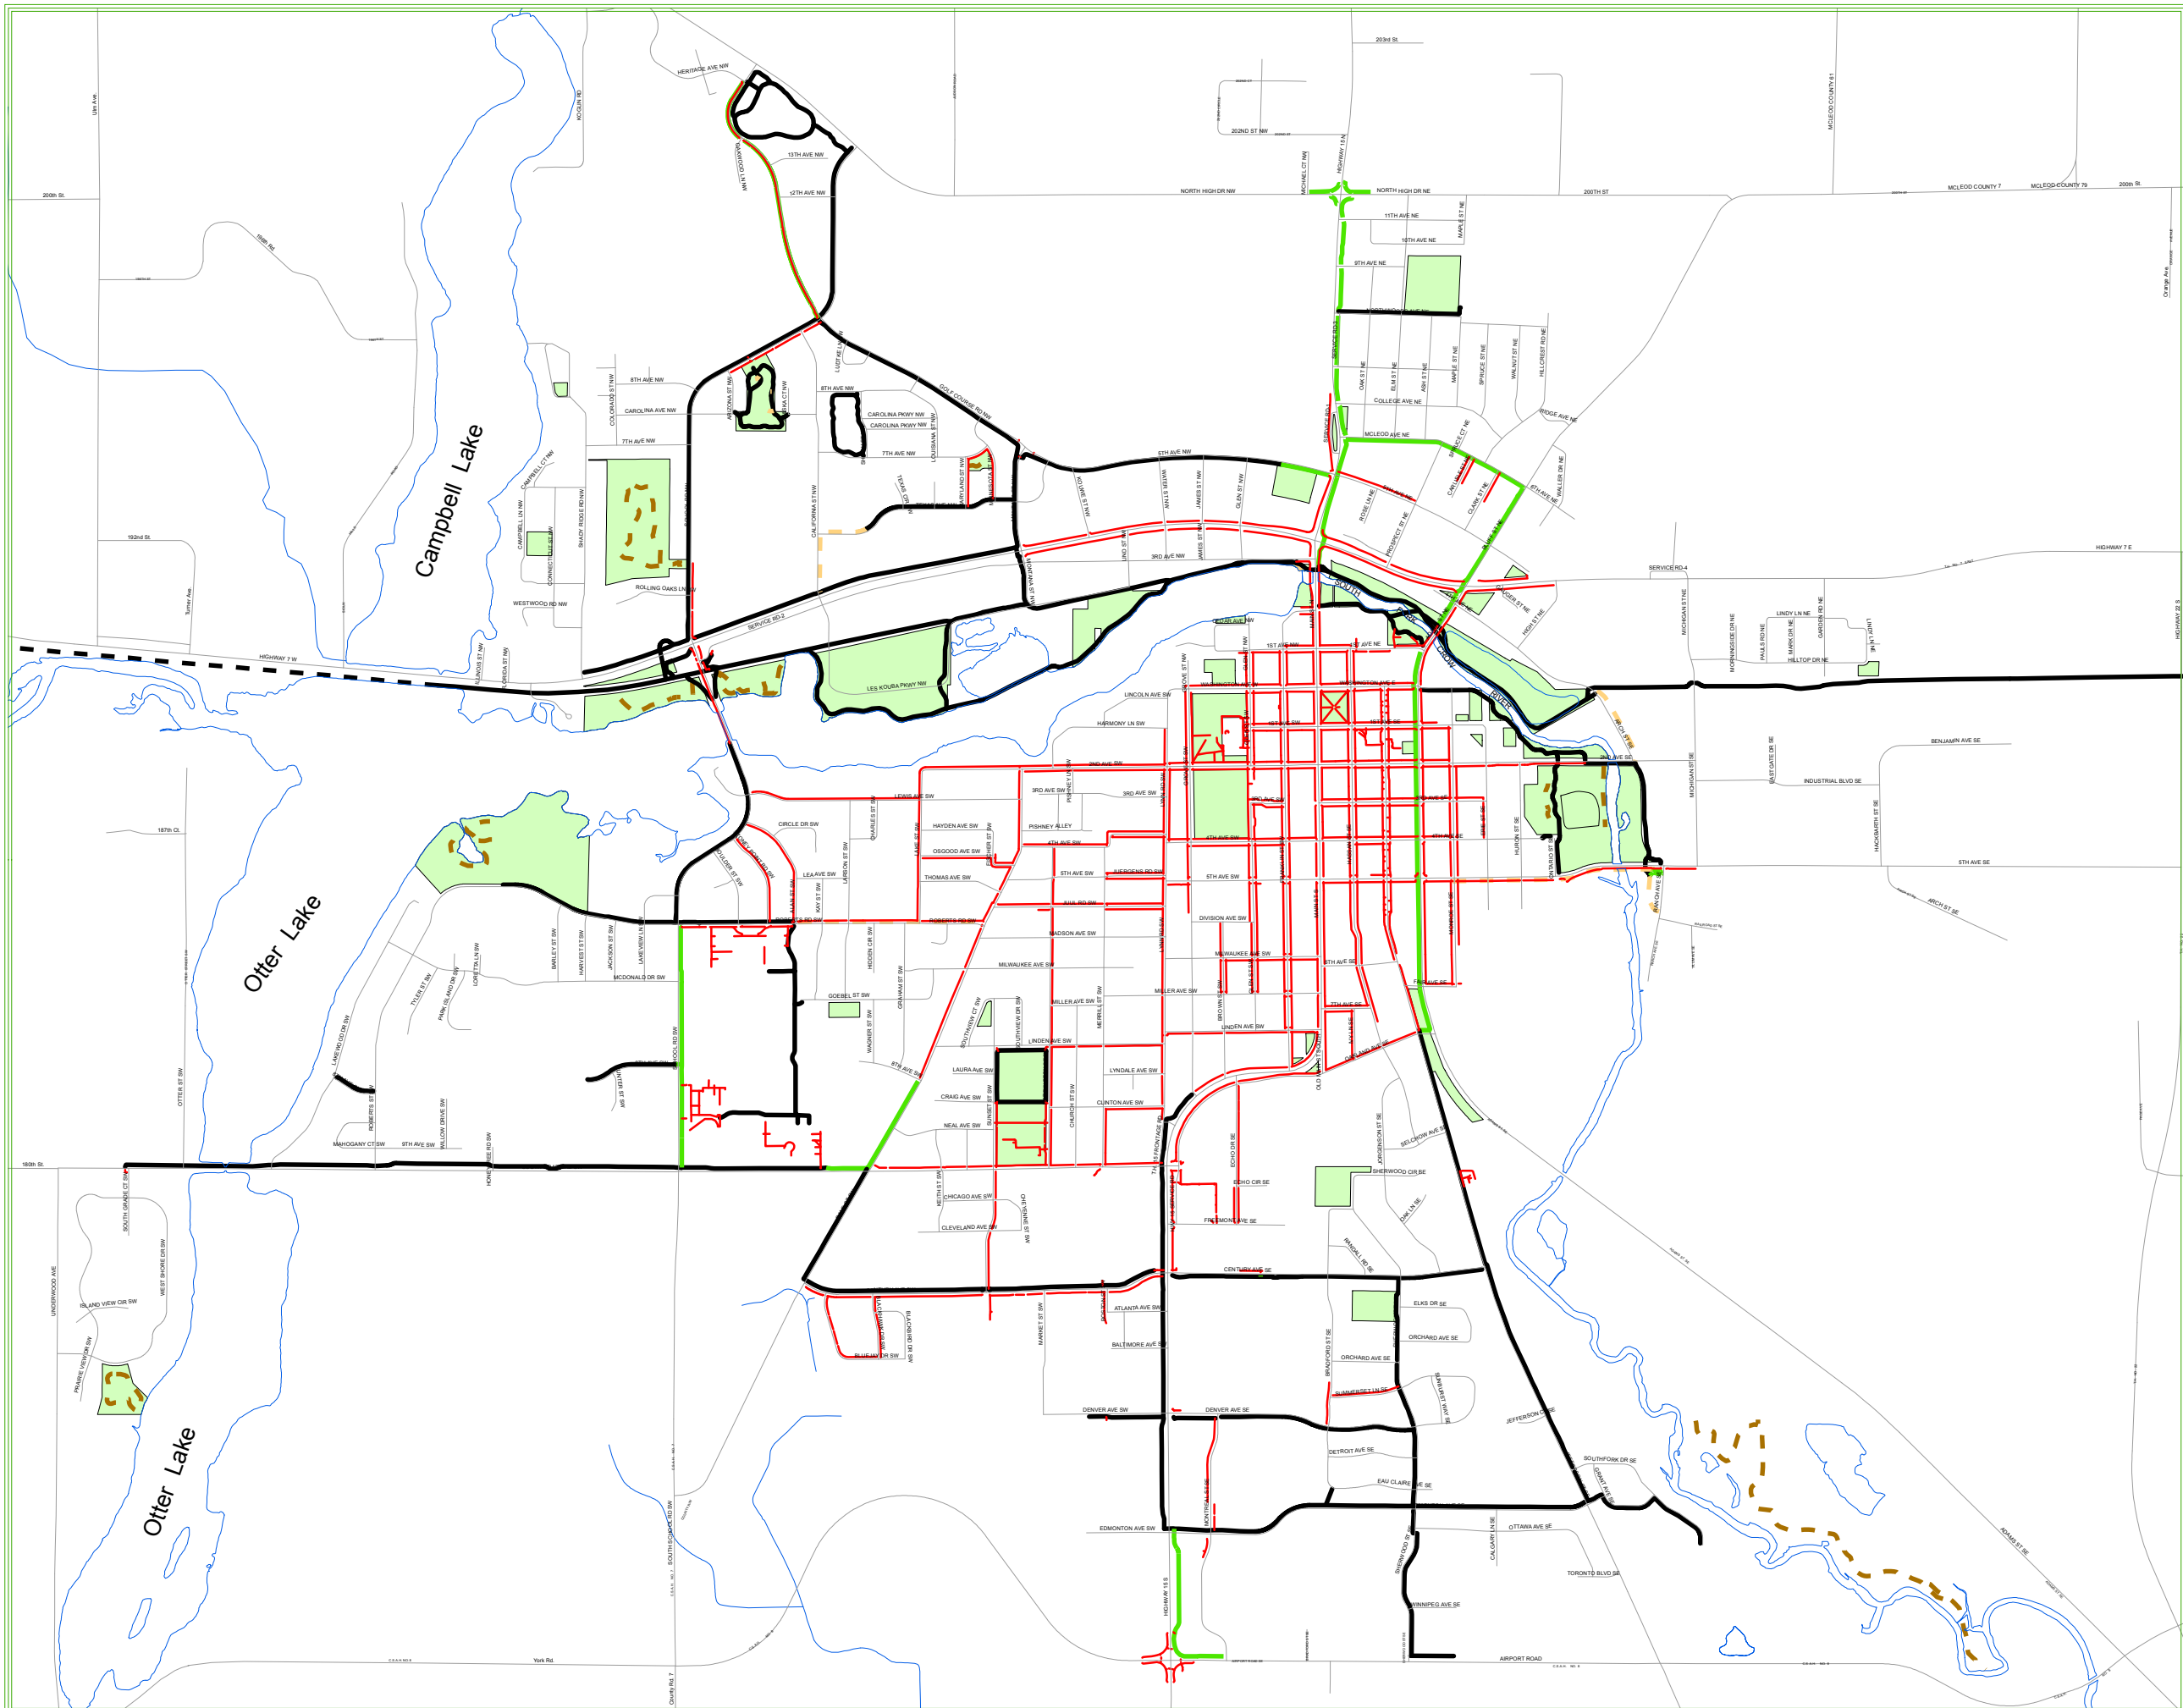

City of Hutchinson Sidewalks and Trails 2019

■ cityparks
— Sidewalk
Trails
— Bituminous Trail
- - Bituminous Trail-Outside City
— Concrete Trail
— Gravel Trail
- - Gravel Trail-Outside City

Disclaimer

The end user of this information agrees that these data and map sets have been created from information provided by various government and private sources at different moments in time and at various levels of accuracy. They are only a graphic representation and should not be considered as positionally accurate. The data is provided "as is" with no claim made as to its accuracy or its appropriateness to its intended use of the data. It is the responsibility of the end user to be aware of the data's limitations and to utilize the data in an appropriate manner and the end user agrees to hold The City of Hutchinson harmless for claims arising out of this exchange of information. Therefore under no circumstances shall the City of Hutchinson be held responsible for any costs, expenses, damages or injuries, including special or incidental or consequential damages to any person(s) or property that arises from the use, or misuse of the information provided.