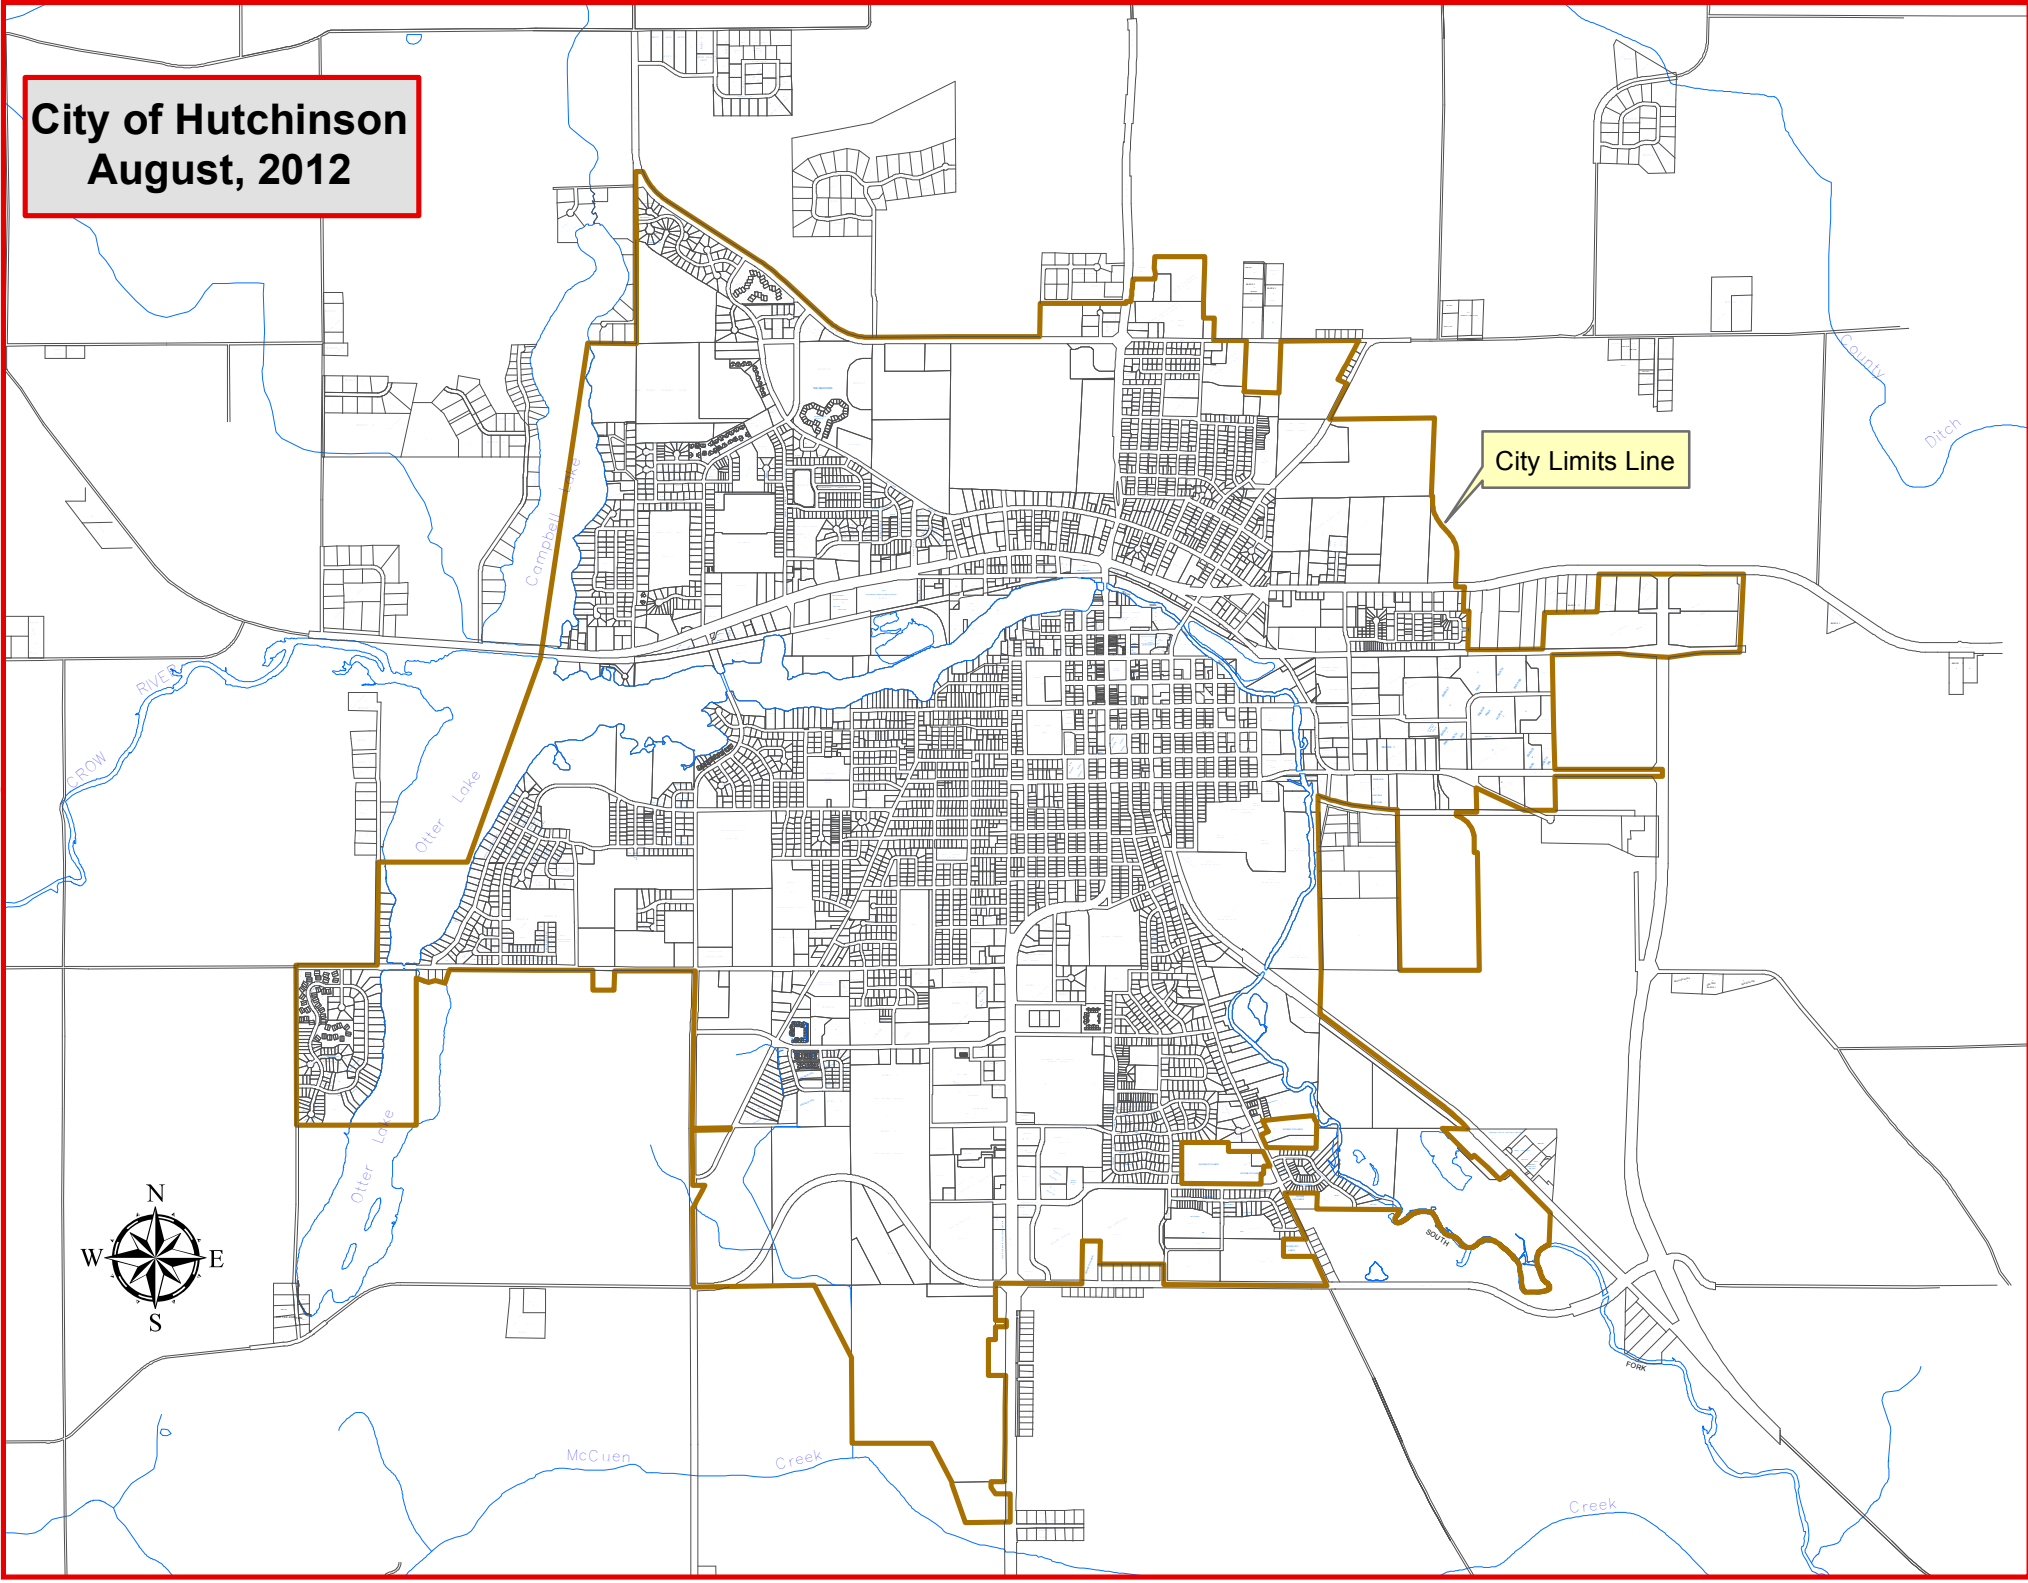

City of Hutchinson
August, 2012

City Limits Line